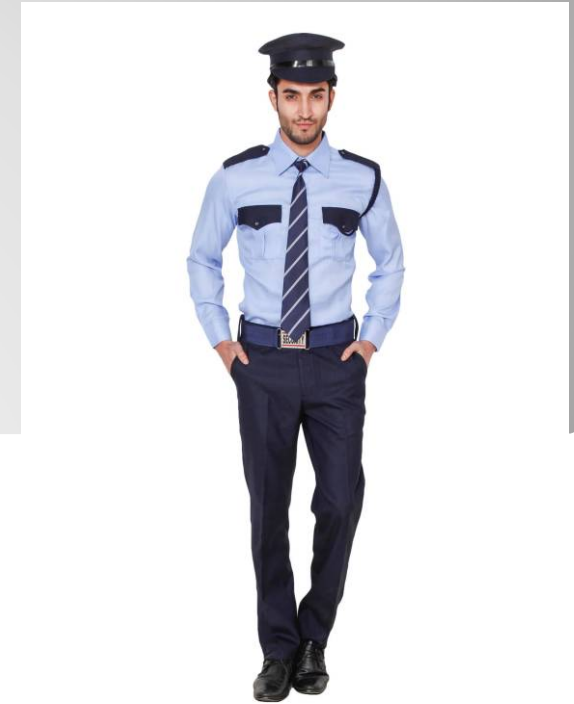

Security Guard & ASO